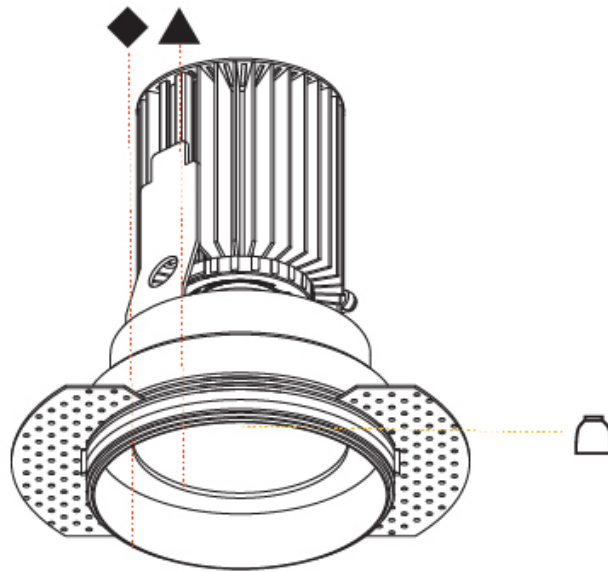

OIKO STANDARD TRIMLESS

A35431-

PROJECT _____

TYPE _____

SPECIFIER _____

QUANTITY _____

DATE _____

A