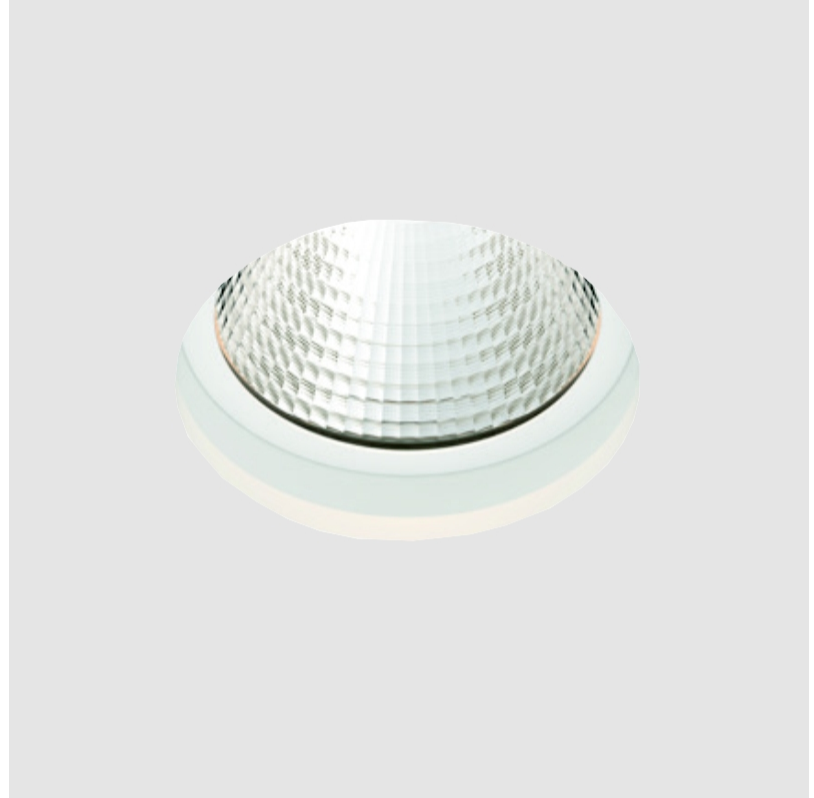

PHYSICAL

Shape: Round
Diameter (mm): 160
Diameter (in): 6 5/16
Height (mm): 146
Height (in): 5 3/4
Ceiling Thickness (mm): 10 / 12.5 / 15
Ceiling Thickness (in): 3/8 or 1/2 or 9/16
Min. Recessing Depth (mm): 160
Min. Recessing Depth (in): 6 5/16
Light Distribution: Downlight
Weight (kg): 1.282
Weight (lbs): 2.826
Fixture Finish: SSR / BKV / CWI / CRY / HAB / UFT / ITA / RUA / FTG / MYG / LOD / PUS / FRO / FUP / KIA / POP / BLS / SPG / MEY / GOH / GUM / CHC / COM / ABZ / JAG / OBR / MOS / ROR
Fixture Material: Aluminum Die Cast
Cut-out Measurements: 172mm / 6 3/4"
Upon Request: Unique Sizes Unique Ceiling Thickness

ELECTRICAL

Lamp Type: LED (Zhaga Standard)
Input Wattage (W): 37.4
Total Output Wattage (W): 33.6 / 34.1
Dimming: Tri-Mode (Non-Dimming and Phase Dimming (120Vac only) and 0-10V Dimming)
Driver Included: No
Driver Location: Recessed Housing
Driver Type: Constant Current - Universal
Driver Class: Class 2
Housing: See components
Input Voltage (V): 120 - 277
Constant Current (MA): 900

LED

Color Temperature (°K): 2700 / 3000 / 3500 / 4000
Max. Delivered Lumen (lm): 2940 / 3123
CRI: >90 CRI
Lamp Life (hrs): 50000
Upon Request: Special Color Temperature RGB-W Tunable White Special LED

OPTICAL

Reflector°: 17 / 30 / 50
Upon Request: Special Beam Angles

RATINGS AND CERTIFICATIONS

Certified By: Certified for North American Standards
IP rating: IP20

PROJECT
TYPE
SPECIFIER
QUANTITY
DATE