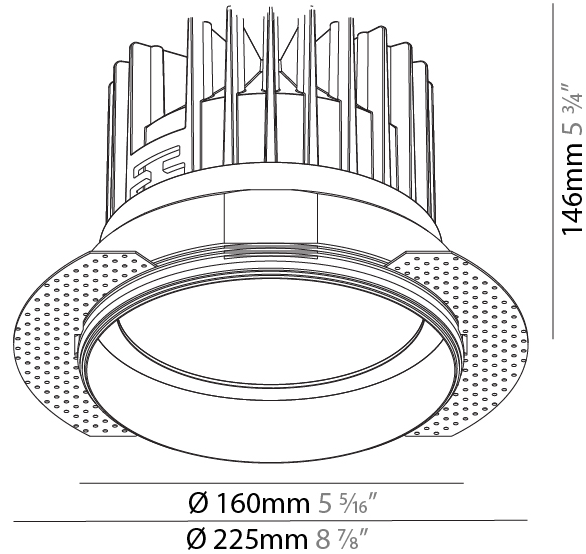

PHYSICAL

Shape: Round
Diameter (mm): 160
Diameter (in): 6 5/16
Height (mm): 146
Height (in): 5 3/4
Ceiling Thickness (mm): 10 / 12.5 / 15
Ceiling Thickness (in): 3/8 or 1/2 or 9/16
Min. Recessing Depth (mm): 160
Min. Recessing Depth (in): 6 5/16
Light Distribution: Downlight
Weight (kg): 1.282
Weight (lbs): 2.826
Fixture Finish: SSR / BKV / CWI / CRY / HAB / UFT / ITA / RUA / FTG / MYG / LOD / PUS / FRO / FUP / KIA / POP / BLS / SPG / MEY / GOH / GUM / CHC / COM / ABZ / JAG / OBR / MOS / ROR
Fixture Material: Aluminum Die Cast
Cut-out Measurements: 172mm / 6 3/4"
Upon Request: Unique Sizes Unique Ceiling Thickness

ELECTRICAL

Lamp Type: LED (Zhaga Standard)
Input Wattage (W): 37.4
Total Output Wattage (W): 33.6 / 34.1
Dimming: Tri-Mode (Non-Dimming and Phase Dimming (120Vac only) and 0-10V Dimming)
Driver Included: No
Driver Location: Recessed Housing
Driver Type: Constant Current - Universal
Driver Class: Class 2
Housing: See components
Input Voltage (V): 120 - 277
Constant Current (MA): 900

LED

Color Temperature (°K): 2700 / 3000 / 3500 / 4000
Max. Delivered Lumen (lm): 2940 / 3123
CRI: >90 CRI
Lamp Life (hrs): 50000
Upon Request: Special Color Temperature RGB-W Tunable White Special LED

OPTICAL

Reflector°: 17 / 30 / 50
Upon Request: Special Beam Angles

RATINGS AND CERTIFICATIONS

Certified By: Certified for North American Standards
IP rating: IP20

PROJECT
TYPE
SPECIFIER
QUANTITY
DATE